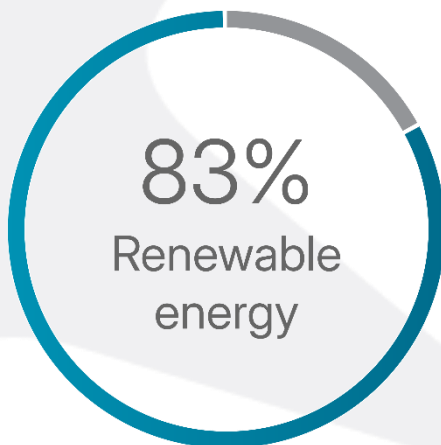

5[★]

NABERS

ENERGY

This certifies that

The GPT Group

Achieved 5.0 - star NABERS Energy Base
Building Rating for

Darling Park Tower 3,
Darling Park Tower 3 201 Sussex
Street, SYDNEY, NSW 2000

This rating is valid until